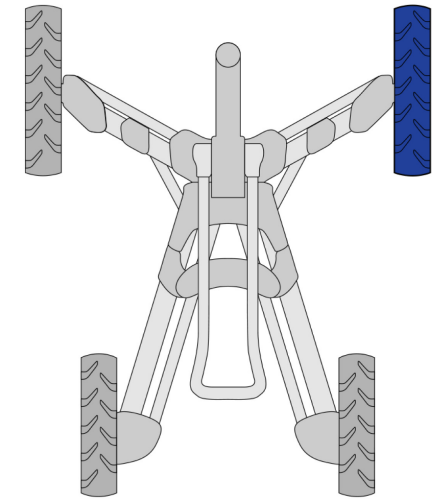

MODEL

⊕ BACK LEFT WHEEL COMPLETE

* **W4** ASSEMBLED BACK WHEEL (LEFT)
(Model 8.0) c/w AXLE
P08-37#1-BLASSM

* # - TO SPECIFY WHEEL COLOR

- W - WHITE □ Y - YELLOW
- H - BLACK □ L - LIME
- B - BLUE □ R - RED

2 BACK LEFT STRUT PIVOT
PR8-40H-BSPAFG

4 BACK WHEEL COMPLETE (LEFT)
PR8-37#1-BLASSM

BACK WHEEL (LEFT)

1 M12 NYLOCK NUT
06-M47-M12NL

3 M12 WASHER
φ12×φ23.5×1.5
06-M57-M12WS

5 BEARING CAP
PR8-36H-FRABSX