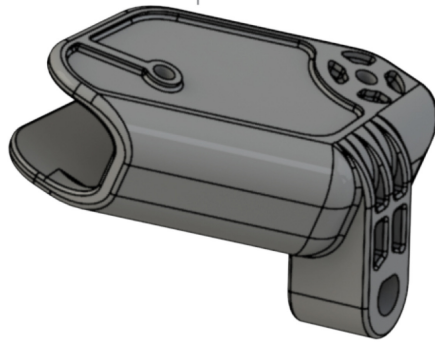

MODEL

⊕ BACK LEFT WHEEL COMPLETE

* **W4** ASSEMBLED BACK WHEEL (LEFT)
(Model 8.0) c/w AXLE
P08-37#1-BLASSM

* # - TO SPECIFY WHEEL COLOR

- W - WHITE □ Y - YELLOW
- H - BLACK □ L - LIME
- B - BLUE □ R - RED

2 BACK LEFT STRUT PIVOT
PR8-40H-BSPAFG

4 BACK WHEEL COMPLETE (LEFT)
PR8-37#1-BLASSM

BACK WHEEL (LEFT)

1 M12 NYLOCK NUT
06-M47-M12NL

3 M12 WASHER
φ12×φ23.5×1.5
06-M57-M12WS

5 BEARING CAP
PR8-36H-FRABSX